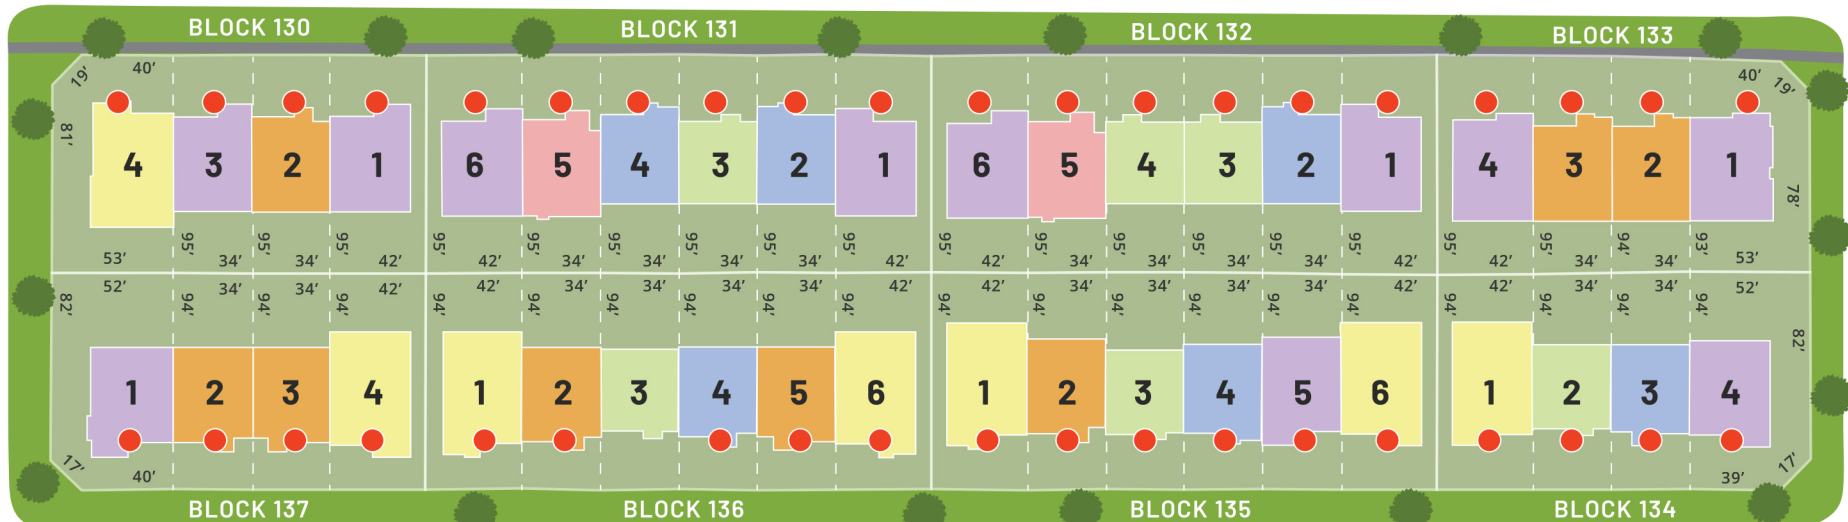

ALLEGRA DRIVE

BIANCA CRESCENT

NICHOLAS DRIVE

TRILLIUM PARKETTE

Legend

BUNGALOW TOWNS

- The Breeze
- The Sunshine
- The Sand

2-STOREY TOWNS

- The Aqua
- The Wave
- The Beach

● SOLD

Site plan not to scale. Illustration is artist's concept. Subject to change without notice. E. & O. E.