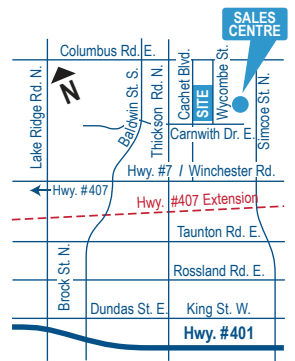

The Parkview Collection **Community Site Plan**

Existing Residential

Carnwith Drive

Cachet Boulevard

Existing Residential

BROOKLIN'S FOREST
Parkview Collection

LEGEND

- Bristol** (T1)
- Derby** (T2)
- Preston** (T3)
- Ashford** (T4)
- Sussex** (T5)
- Oxford** (T6)
- SOLD**

KEY MAP

Site plan is not to scale. Artist's concept. E.&O.E.