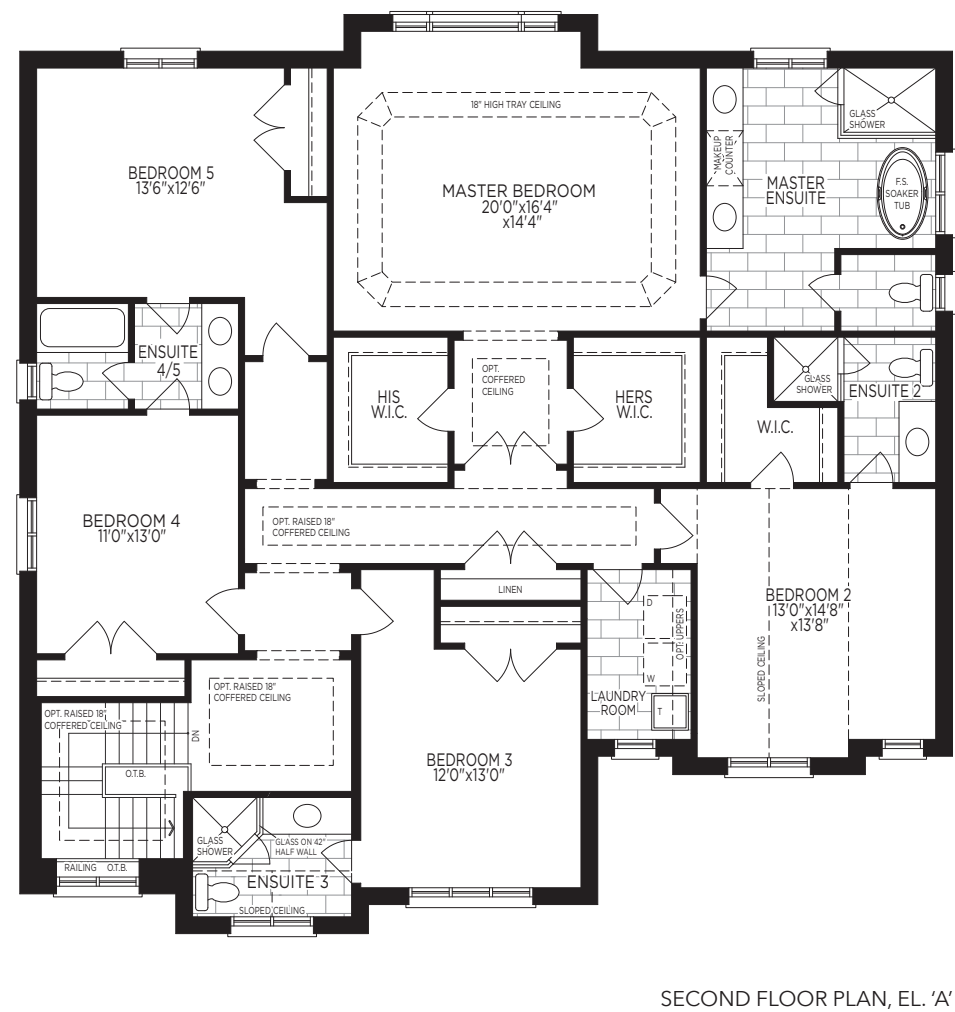

ZANCOR  
COOKSTOWN

THE  
**RHODES**

ELEV. A - 4014 sq.ft.

Elevation 'A'

ZANCOR  
COOKSTOWN

THE  
**RHODES**

ELEV. B - 4024 sq.ft.

Elevation 'B'

# THE RHODES

Elev. A - 4014 sq.ft.

Elev. B - 4024 sq.ft.

Prices and specifications are subject to change without notice. Tile patterns may vary. Window sizes and locations may vary. Steps may be required at front entries, rear entries and garage man door entries due to grade. Actual usable floor space may vary from the stated floor area. All stated dimensions are approximate. Room dimensions may change with style chosen. All renderings are artist's concept only. E. & O. E. [6002]