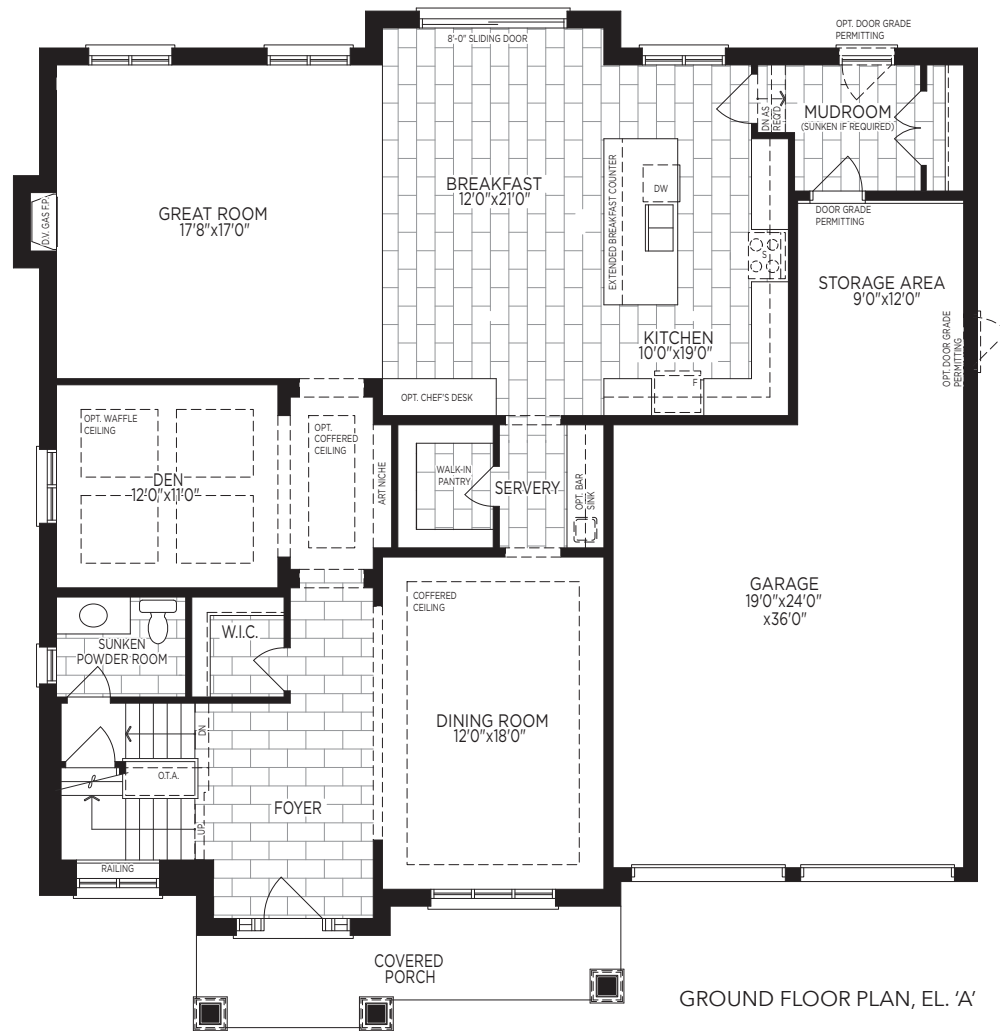

ZANCOR  
COOKSTOWN

THE  
**RHODES**

ELEV. A - 4014 sq.ft.

Elevation 'A'

ZANCOR  
COOKSTOWN

THE  
**RHODES**

ELEV. B - 4024 sq.ft.

Elevation 'B'

# THE RHODES

Elev. A - 4014 sq.ft.

Elev. B - 4024 sq.ft.

Prices and specifications are subject to change without notice. Tile patterns may vary. Window sizes and locations may vary. Steps may be required at front entries, rear entries and garage man door entries due to grade. Actual usable floor space may vary from the stated floor area. All stated dimensions are approximate. Room dimensions may change with style chosen. All renderings are artist's concept only. E. & O. E. [6002]