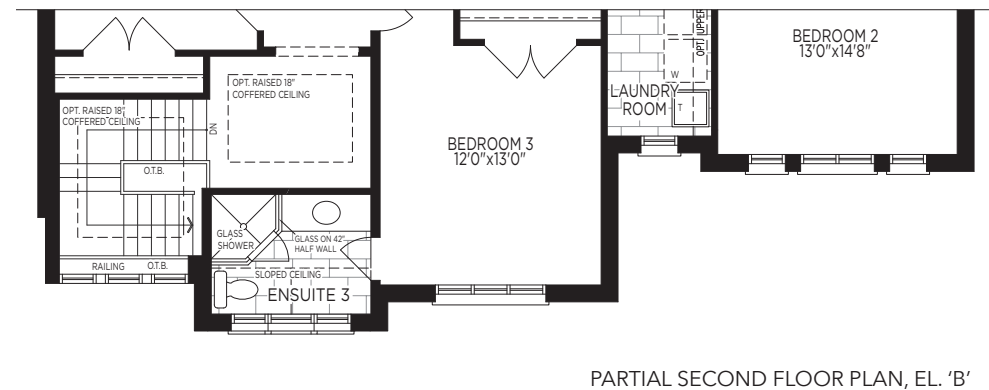

ZANCOR  
COOKSTOWN

THE  
**RHODES**

ELEV. A - 4014 sq.ft.

Elevation 'A'

ZANCOR  
COOKSTOWN

THE  
**RHODES**

ELEV. B - 4024 sq.ft.

Elevation 'B'

# THE RHODES

Elev. A - 4014 sq.ft.

Elev. B - 4024 sq.ft.

Prices and specifications are subject to change without notice. Tile patterns may vary. Window sizes and locations may vary. Steps may be required at front entries, rear entries and garage man door entries due to grade. Actual usable floor space may vary from the stated floor area. All stated dimensions are approximate. Room dimensions may change with style chosen. All renderings are artist's concept only. E. & O. E. [6002]