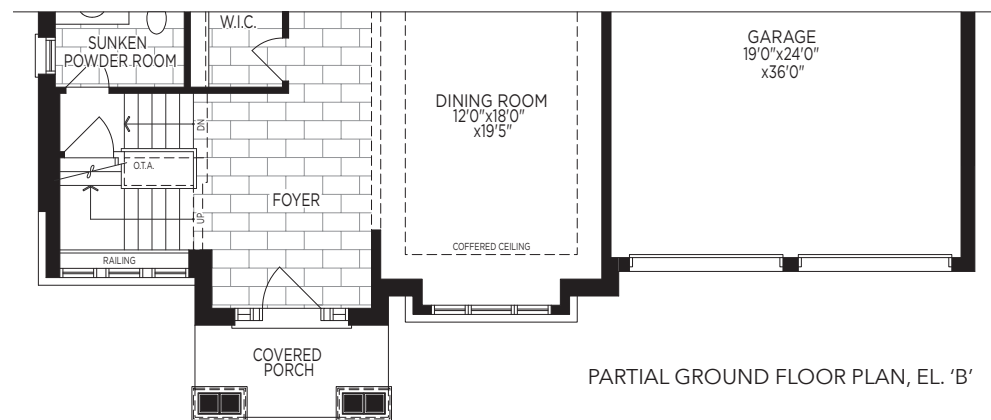

ZANCOR  
COOKSTOWN

THE  
**RHODES**

ELEV. A - 4014 sq.ft.

Elevation 'A'

ZANCOR  
COOKSTOWN

THE  
**RHODES**

ELEV. B - 4024 sq.ft.

Elevation 'B'

# THE RHODES

Elev. A - 4014 sq.ft.

Elev. B - 4024 sq.ft.

Prices and specifications are subject to change without notice. Tile patterns may vary. Window sizes and locations may vary. Steps may be required at front entries, rear entries and garage man door entries due to grade. Actual usable floor space may vary from the stated floor area. All stated dimensions are approximate. Room dimensions may change with style chosen. All renderings are artist's concept only. E. & O. E. [6002]