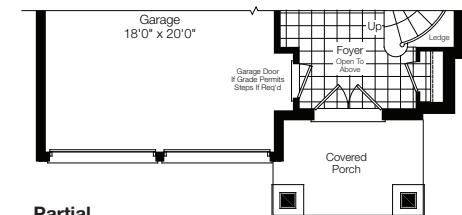

# MESSARA

Elev. A 2586 sq. ft.

Elev. B 2533 sq. ft.

Partial Master Bedroom Door & Window Location For Opt. Balcony Condition

Ground Floor Elev. 'A'

Second Floor Elev. 'A'

Partial Second Floor Elev. 'B'

Partial Ground Floor Elev. 'B'