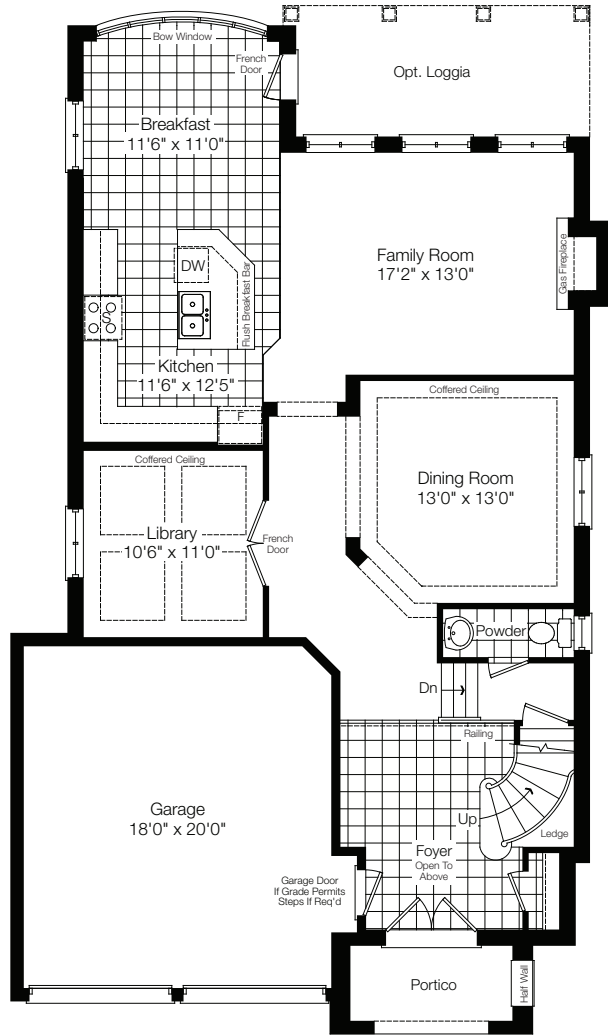

# MESSARA

Elev. A 2586 sq. ft.

Elev. B 2533 sq. ft.

Partial Master Bedroom Door & Window Location For Opt. Balcony Condition

Ground Floor Elev. 'A'

Second Floor Elev. 'A'

Partial Second Floor Elev. 'B'

Partial Ground Floor Elev. 'B'

Partial Basement Floor Elev. 'B'

Basement Floor Elev. 'A'