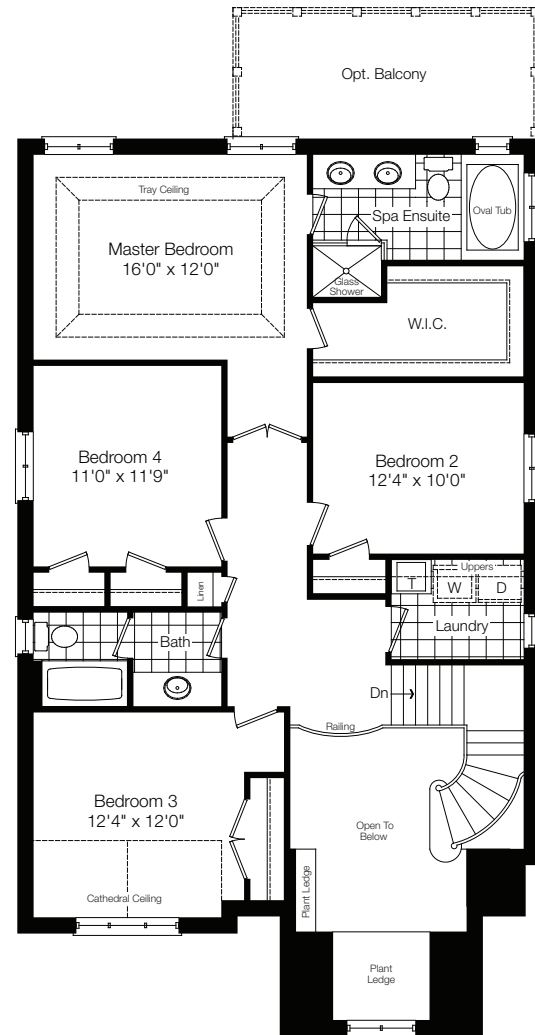

# MESSARA

Elev. A 2586 sq. ft.

Elev. B 2533 sq. ft.

Partial Master Bedroom Door & Window Location For Opt. Balcony Condition

Ground Floor Elev. 'A'

Second Floor Elev. 'A'

Partial Second Floor Elev. 'B'

Partial Ground Floor Elev. 'B'

Partial Basement Floor Elev. 'B'

Basement Floor Elev. 'A'