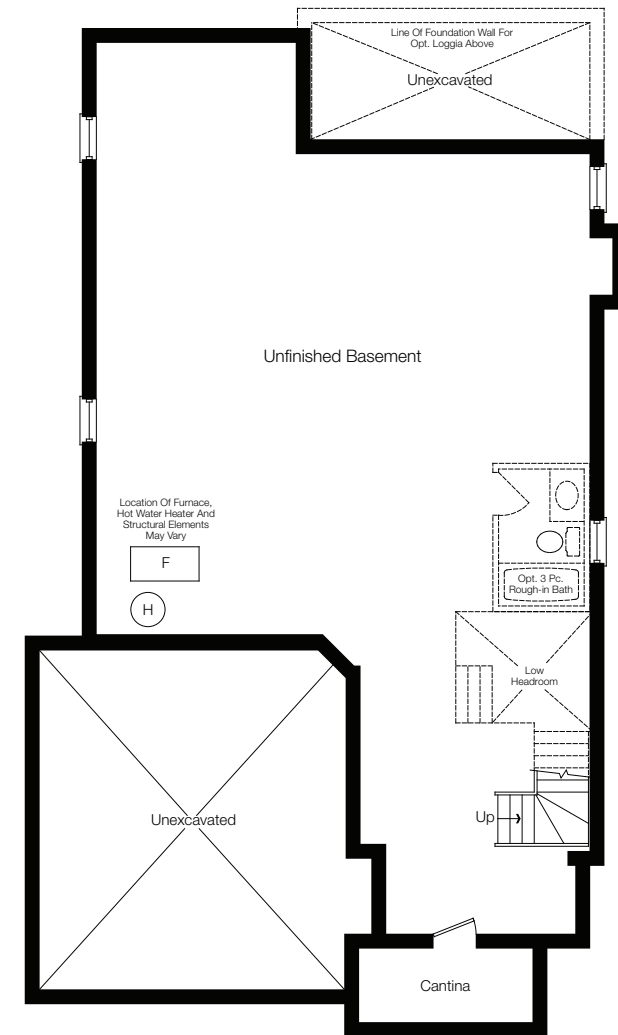

# MESSARA

Elev. A 2586 sq. ft.

Elev. B 2533 sq. ft.

Partial Master Bedroom Door & Window Location For Opt. Balcony Condition

Ground Floor Elev. 'A'

Second Floor Elev. 'A'

Partial Second Floor Elev. 'B'

Partial Ground Floor Elev. 'B'

Partial Basement Floor Elev. 'B'

Basement Floor Elev. 'A'