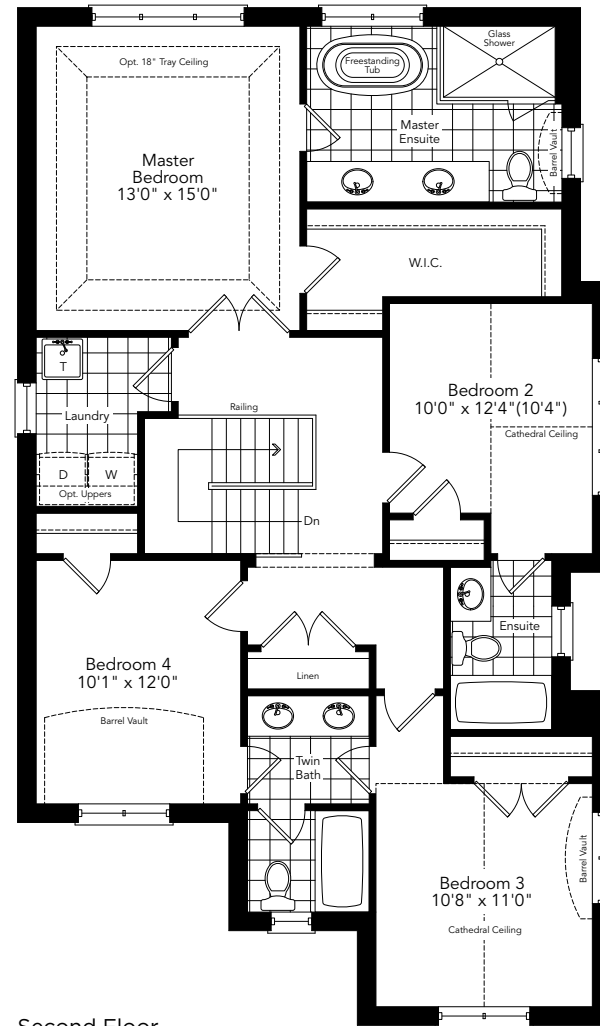

The Admiral

Elevation A & B 2367 sq.ft.

Ground Floor Elevation A

Second Floor Elevation A

Ground Floor Elevation B

Second Floor Elevation B

Basement Elevation A

Basement Elevation B