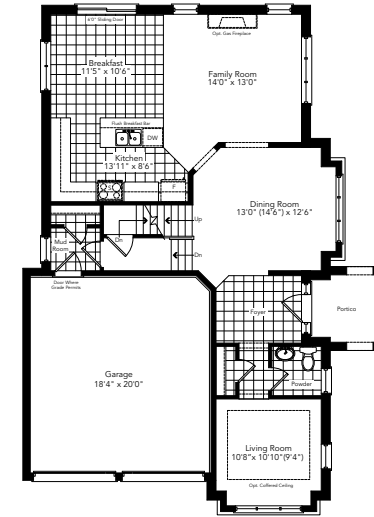

The Admiral

Elevation A & B 2367 sq.ft.

Ground Floor Elevation A

Second Floor Elevation A

Ground Floor Elevation B

Second Floor Elevation B

Basement Elevation A

Basement Elevation B