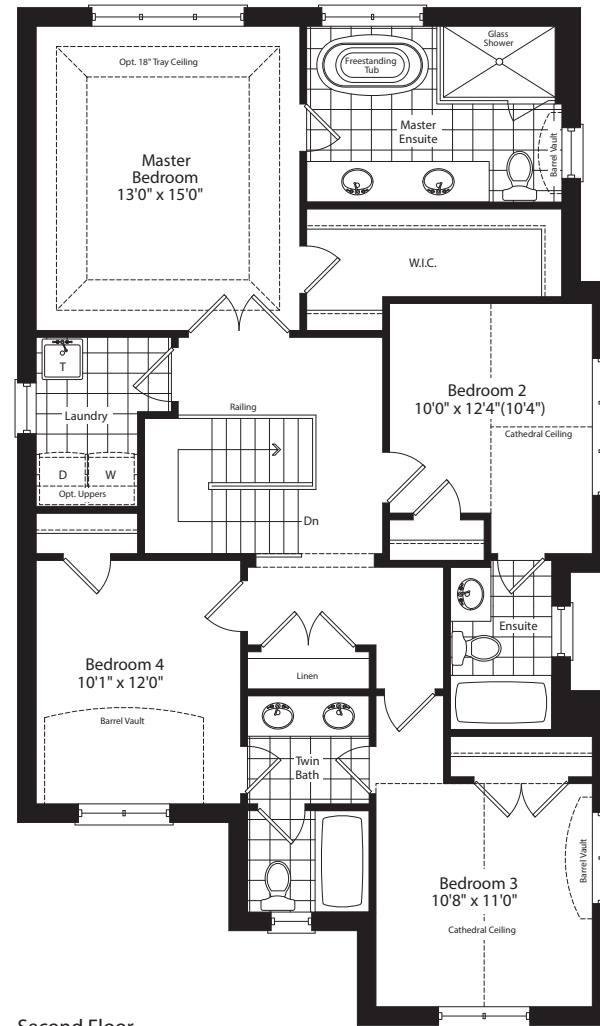

The Admiral

Elevation A & B 2367 sq.ft.

Ground Floor
Elevation A

Second Floor
Elevation A

Ground Floor
Elevation B

Second Floor
Elevation B

Basement
Elevation A

Basement
Elevation B