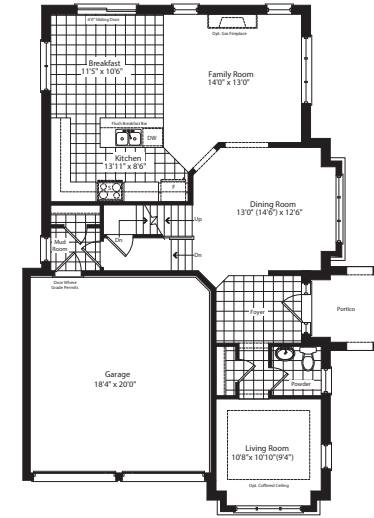

The Admiral

Elevation A & B 2367 sq.ft.

Ground Floor
Elevation A

Second Floor
Elevation A

Ground Floor
Elevation B

Second Floor
Elevation B

Basement
Elevation A

Basement
Elevation B