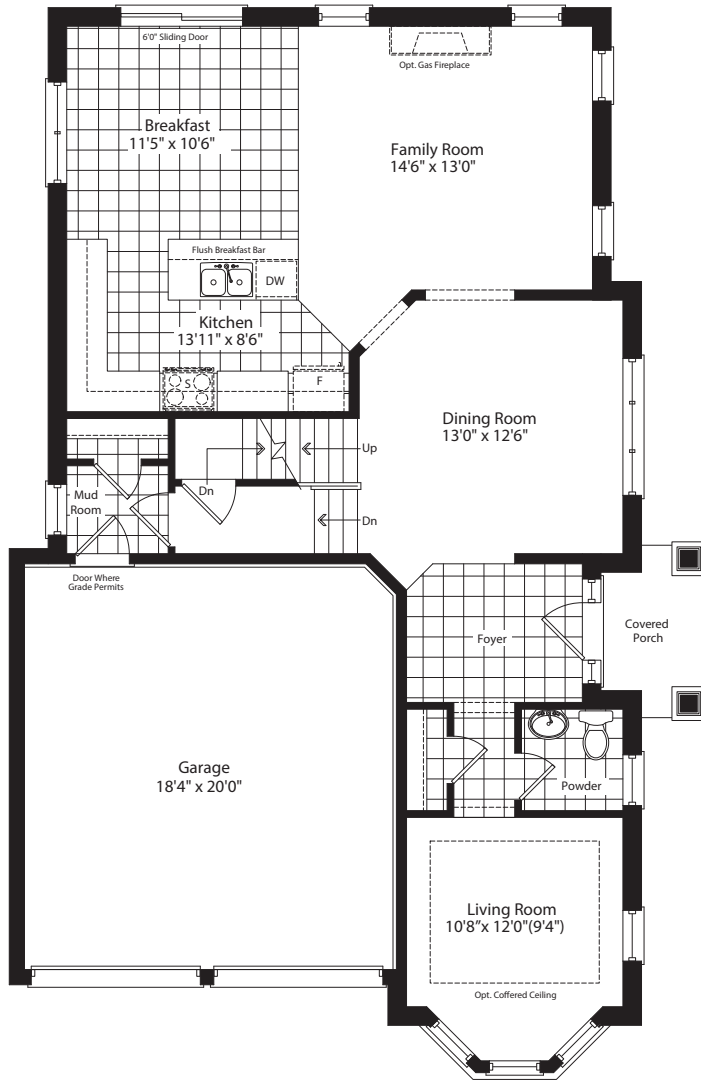

The Admiral

Elevation A & B 2367 sq.ft.

Ground Floor
Elevation A

Second Floor
Elevation A

Ground Floor
Elevation B

Second Floor
Elevation B

Basement
Elevation A

Basement
Elevation B