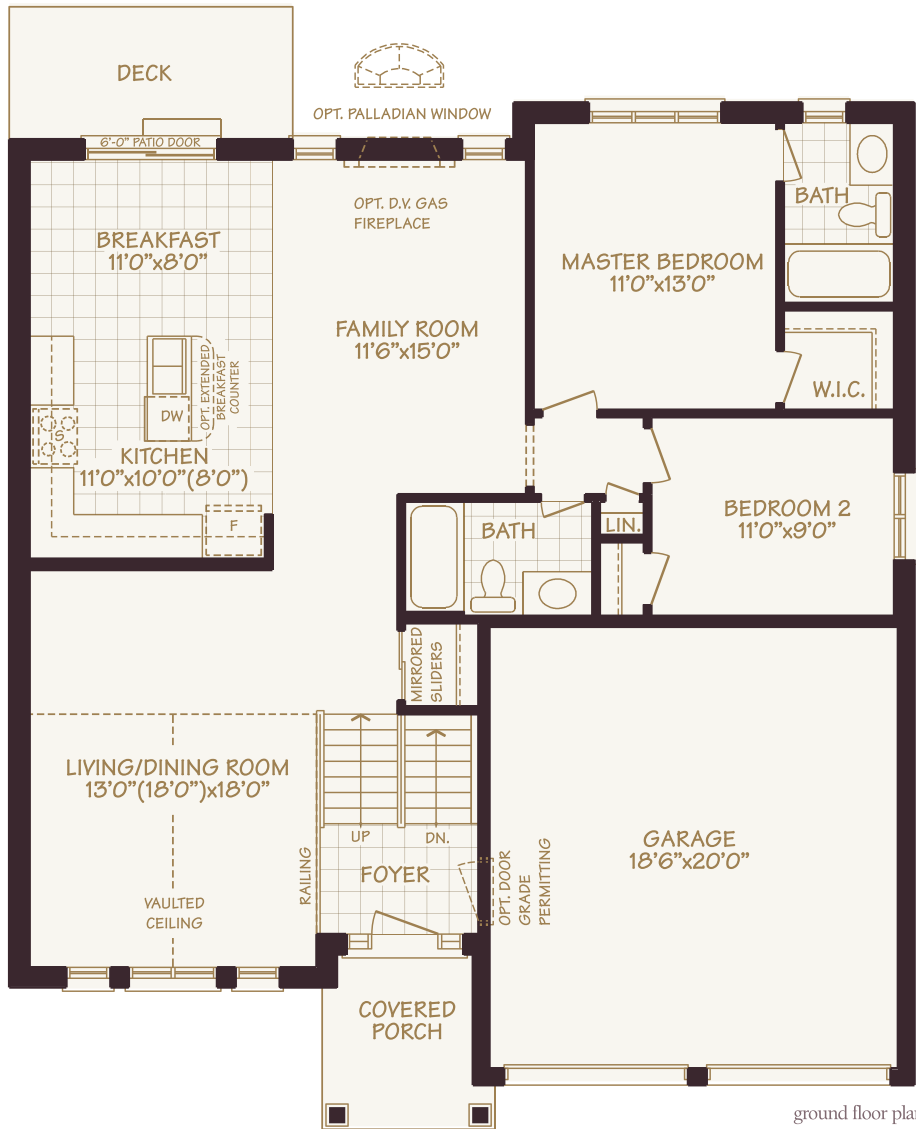

THE VILLAGE OF  
**PINE RIVER**  
 ANGUS ONTARIO

### The Aspen

elev. a 1558 sq.ft. | elev. b 1558 sq.ft.

(includes 277 sq.ft. finished family room in basement)

ground floor plan

basement floor plan