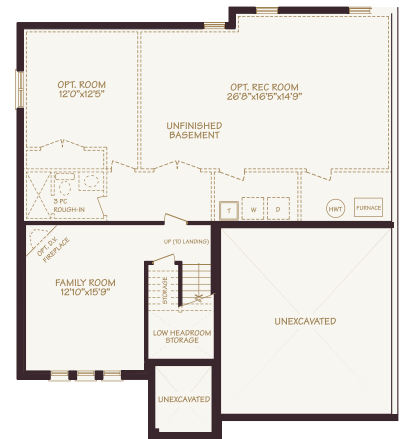

### The Aspen

elev. a 1558 sq.ft. | elev. b 1558 sq.ft.

(includes 277 sq.ft. finished family room in basement)

ground floor plan

basement floor plan