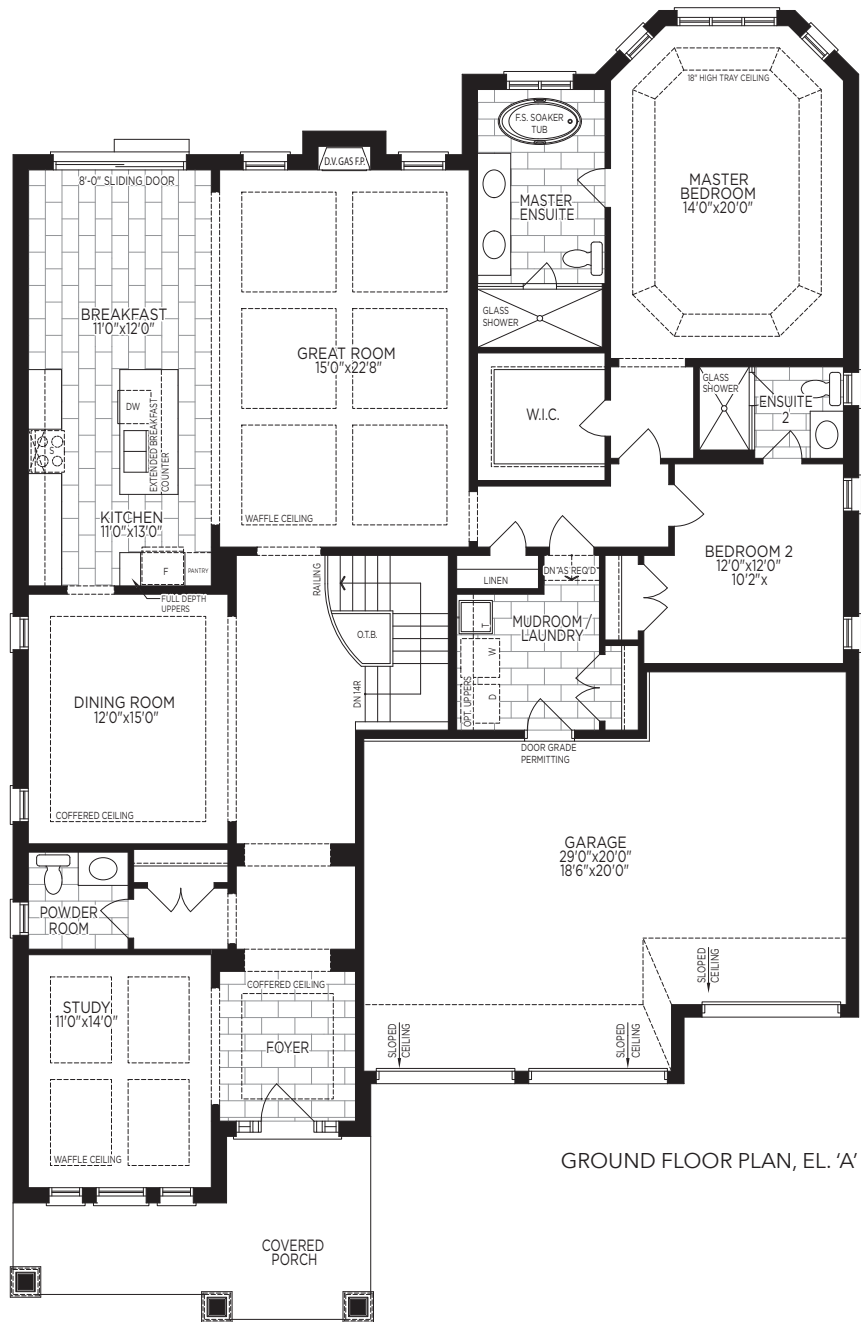

ZANCOR
COOKSTOWN

THE
SOMERTON

ELEV. A - 2449 sq.ft.

Elevation 'A'

ZANCOR
COOKSTOWN

THE
SOMERTON

ELEV. B - 2449 sq.ft.

Elevation 'B'

THE SOMERTON

Elev. A - 2449 sq.ft.

Elev. B - 2449 sq.ft.

GROUND FLOOR PLAN, EL. 'A'

OPT. 3 BED GROUND FLOOR PLAN, EL. 'A'

PARTIAL OPT. 3 BED GROUND FLOOR PLAN, EL. 'B'

PARTIAL GROUND FLOOR PLAN, EL. 'B'