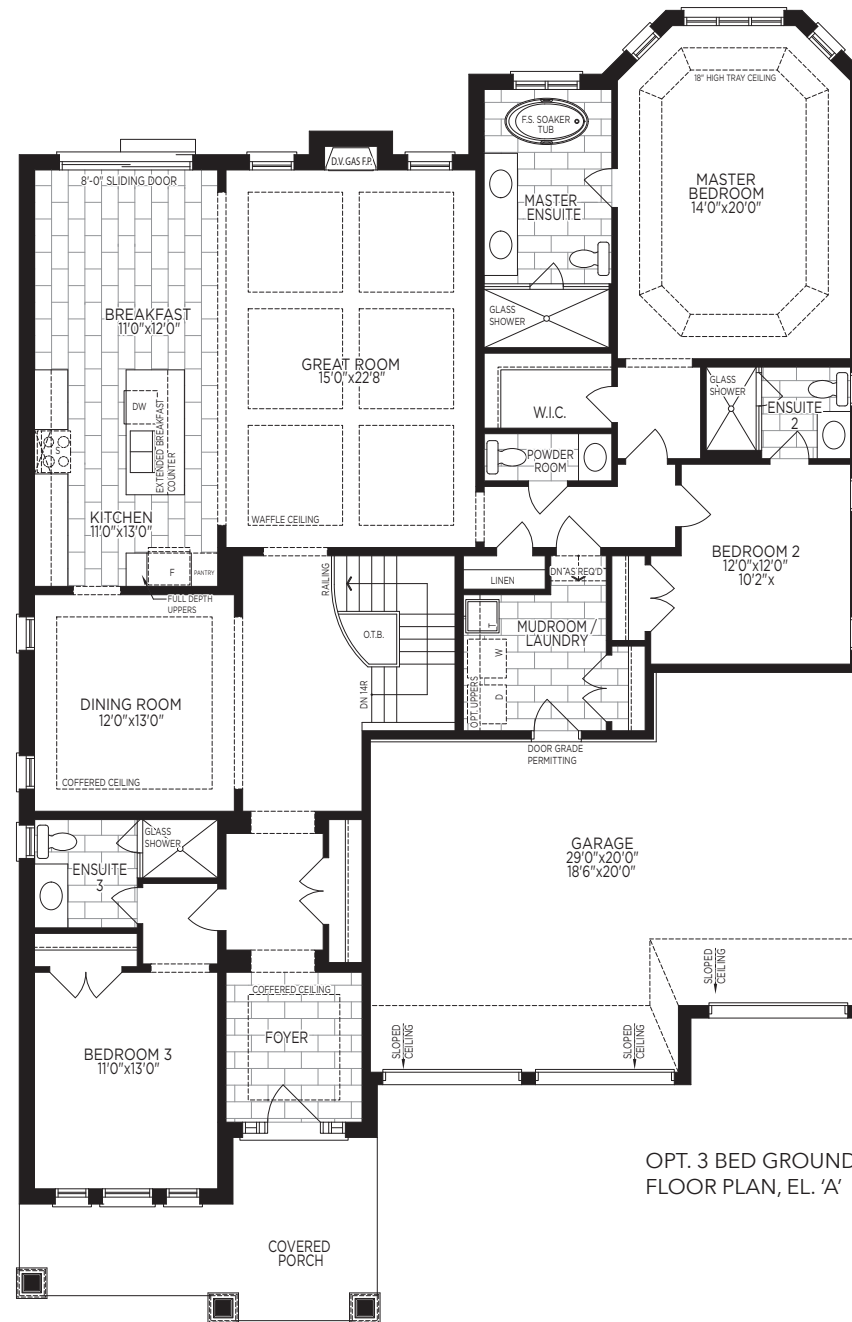

ZANCOR
COOKSTOWN

THE
SOMERTON

ELEV. A - 2449 sq.ft.

Elevation 'A'

ZANCOR
COOKSTOWN

THE
SOMERTON

ELEV. B - 2449 sq.ft.

Elevation 'B'

THE SOMERTON

Elev. A - 2449 sq.ft.

Elev. B - 2449 sq.ft.

GROUND FLOOR PLAN, EL. 'A'

OPT. 3 BED GROUND FLOOR PLAN, EL. 'A'

PARTIAL OPT. 3 BED GROUND FLOOR PLAN, EL. 'B'

PARTIAL GROUND FLOOR PLAN, EL. 'B'