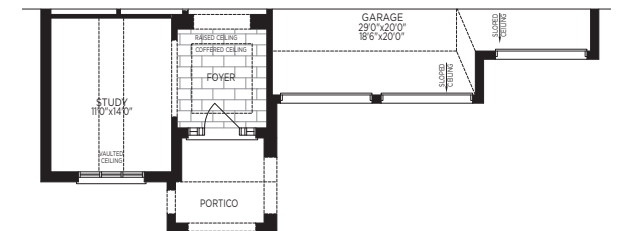

ZANCOR
COOKSTOWN

THE
SOMERTON

ELEV. A - 2449 sq.ft.

Elevation 'A'

ZANCOR
COOKSTOWN

THE
SOMERTON

ELEV. B - 2449 sq.ft.

Elevation 'B'

THE SOMERTON

Elev. A - 2449 sq.ft.

Elev. B - 2449 sq.ft.

GROUND FLOOR PLAN, EL. 'A'

OPT. 3 BED GROUND FLOOR PLAN, EL. 'A'

PARTIAL OPT. 3 BED GROUND FLOOR PLAN, EL. 'B'

PARTIAL GROUND FLOOR PLAN, EL. 'B'