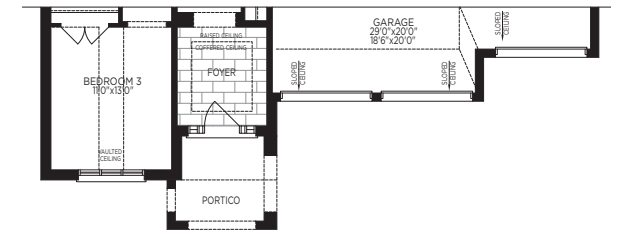

ZANCOR
COOKSTOWN

THE
SOMERTON

ELEV. A - 2449 sq.ft.

Elevation 'A'

ZANCOR
COOKSTOWN

THE
SOMERTON

ELEV. B - 2449 sq.ft.

Elevation 'B'

THE SOMERTON

Elev. A - 2449 sq.ft.

Elev. B - 2449 sq.ft.

GROUND FLOOR PLAN, EL. 'A'

OPT. 3 BED GROUND FLOOR PLAN, EL. 'A'

PARTIAL OPT. 3 BED GROUND FLOOR PLAN, EL. 'B'

PARTIAL GROUND FLOOR PLAN, EL. 'B'