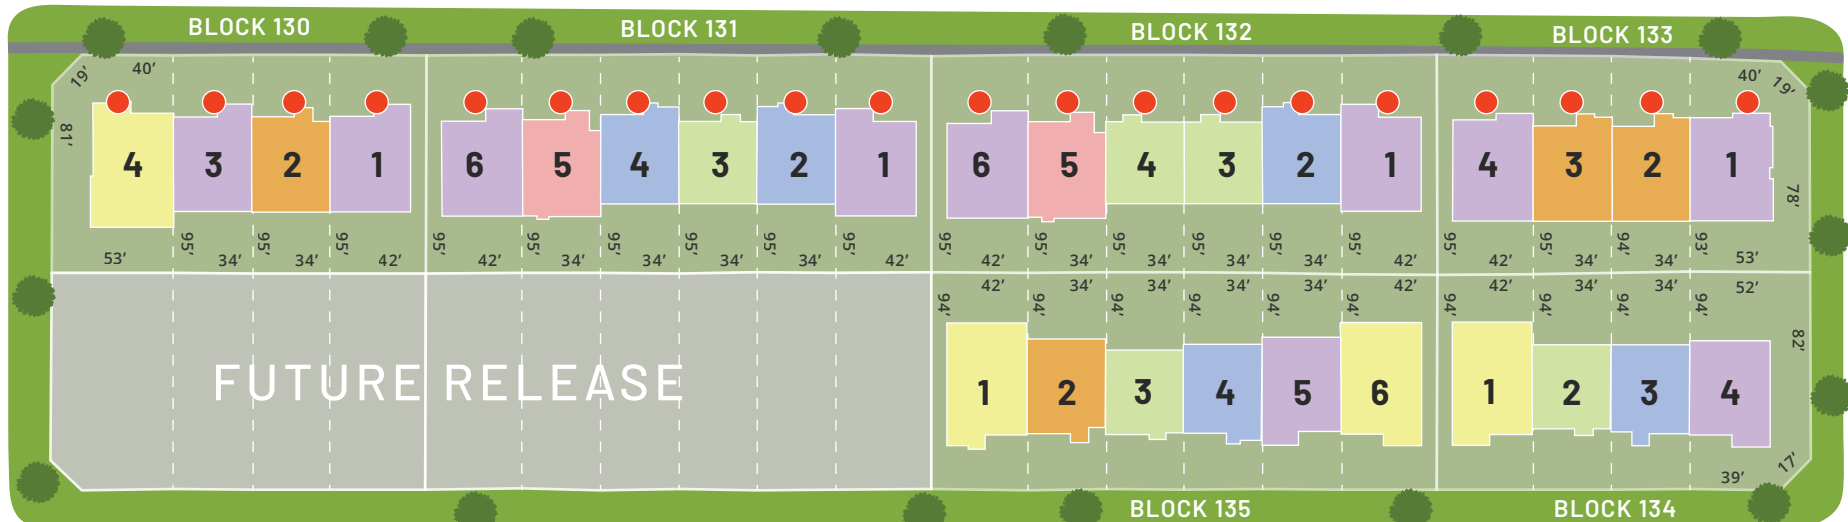

ALLEGRA DRIVE

BIANCA CRESCENT

NICHOLAS DRIVE

BLOCK 143

TRILLIUM PARKETTE

Legend

BUNGALOW TOWNS

- The Breeze
- The Sunshine
- The Sand

2-STOREY TOWNS

- The Aqua
- The Wave
- The Beach

- SOLD
- Future Release

Site plan not to scale. Illustration is artist's concept. Subject to change without notice. E. & O. E.